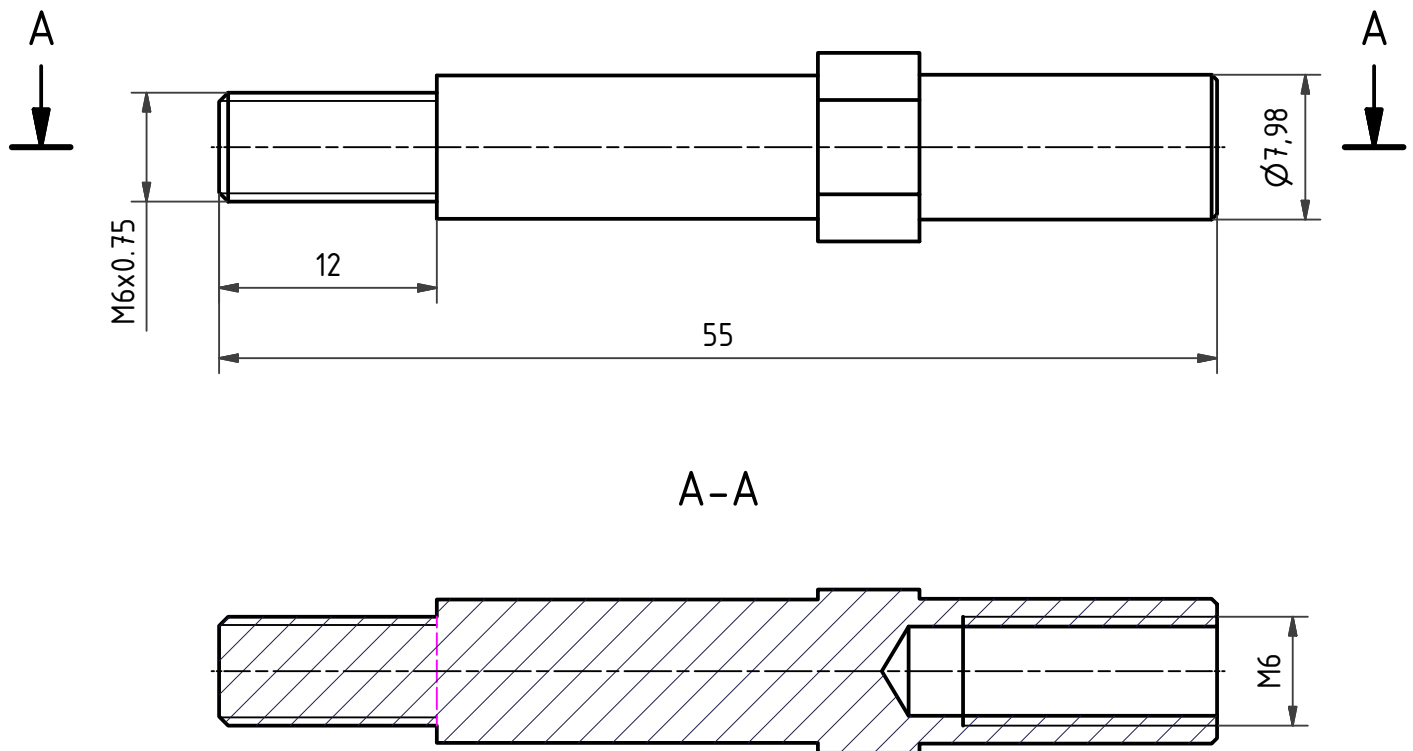

DE: Datenblatt Cantisockel M6x0.75 (Canti-Pin M-Arch)

EN: Data Sheet Canti Stud M6x0.75 (Canti-Pin M-Arch)